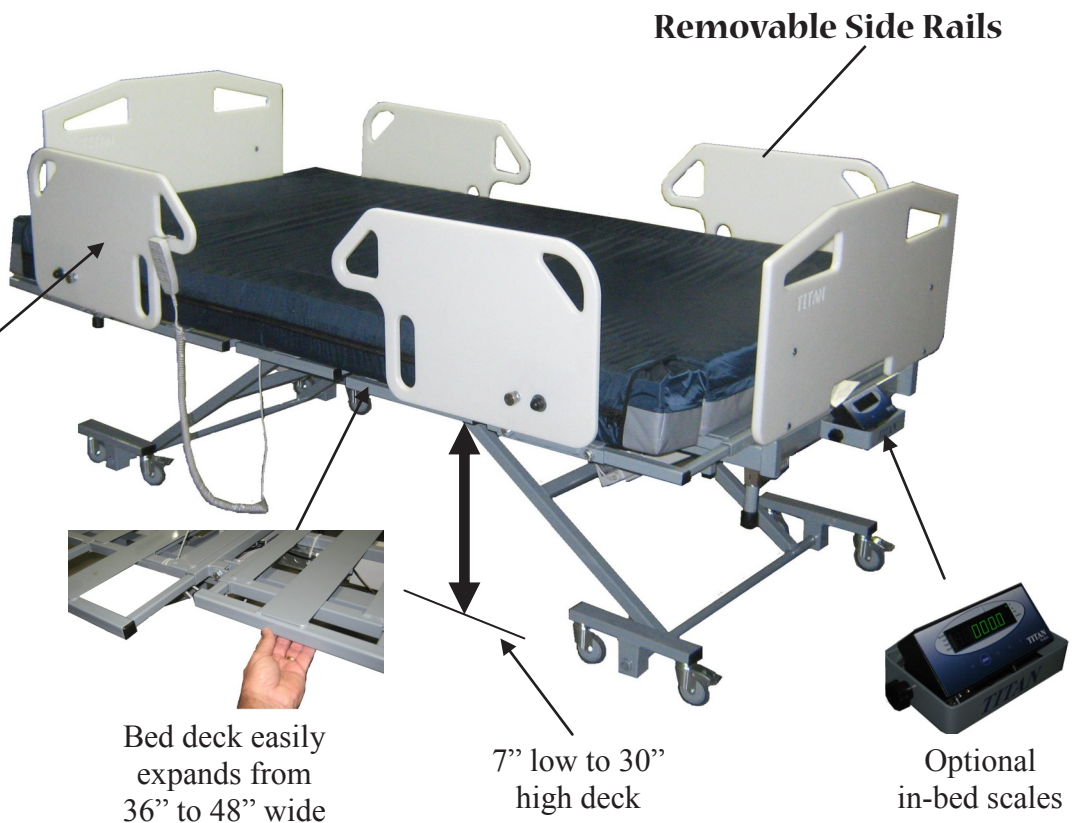

TITAN - FULL ELECTRIC EXPANDABLE LOW BED
36"- 48" ADJUSTABLE WIDTH
600LB WEIGHT CAP.

The Titan LB600E combines the most popular features of the Titan line of beds. With a 600 lb capacity, easily expandable deck width and a low deck height of 7", the LB600E is extremely versatile and can meet most patient management needs.

- 7" low deck height, 30" high deck height
- Easily expanding deck. 36" to 48" wide
- Multi function side rails swing up and lock for patient assist.
- Optional in-bed scales
- Full articulation including Trendelenberg, reverse Trendelenberg and cardio
- Battery back-up enables full articulation even in power interruptions
- Modular mattress easily converts to 36", 42" or 48" width
- 600 lb capacity
- Made in the U.S.A.

Rails lock in up position for patient assist or rotate out of the way for transfers.

Bed deck easily expands from 36" to 48" wide

7" low to 30" high deck

Optional in-bed scales