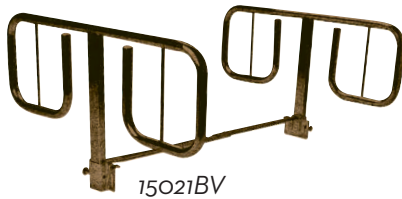

DRIVE BARIATRIC FRAME

BARIATRIC
600 LB
WEIGHT CAPACITY

BROWN VEIN FINISH
EASY TO MAINTAIN &
LESS INSTITUTIONAL!

**FULL "PAN"
SLEEP SURFACE**

15300BV-1HR
Shown with
15021BV Bed Rails
(Sold separately)

- * Full Electric Frame (head, foot, height)
- * Smooth Quiet Operation
- * Durable Construction
- * Attractive & break resistant faux wood panels
- * Locking Wheels
- * Breaks down for easy storage
- * Sleep surfaces measures 42" x 80"